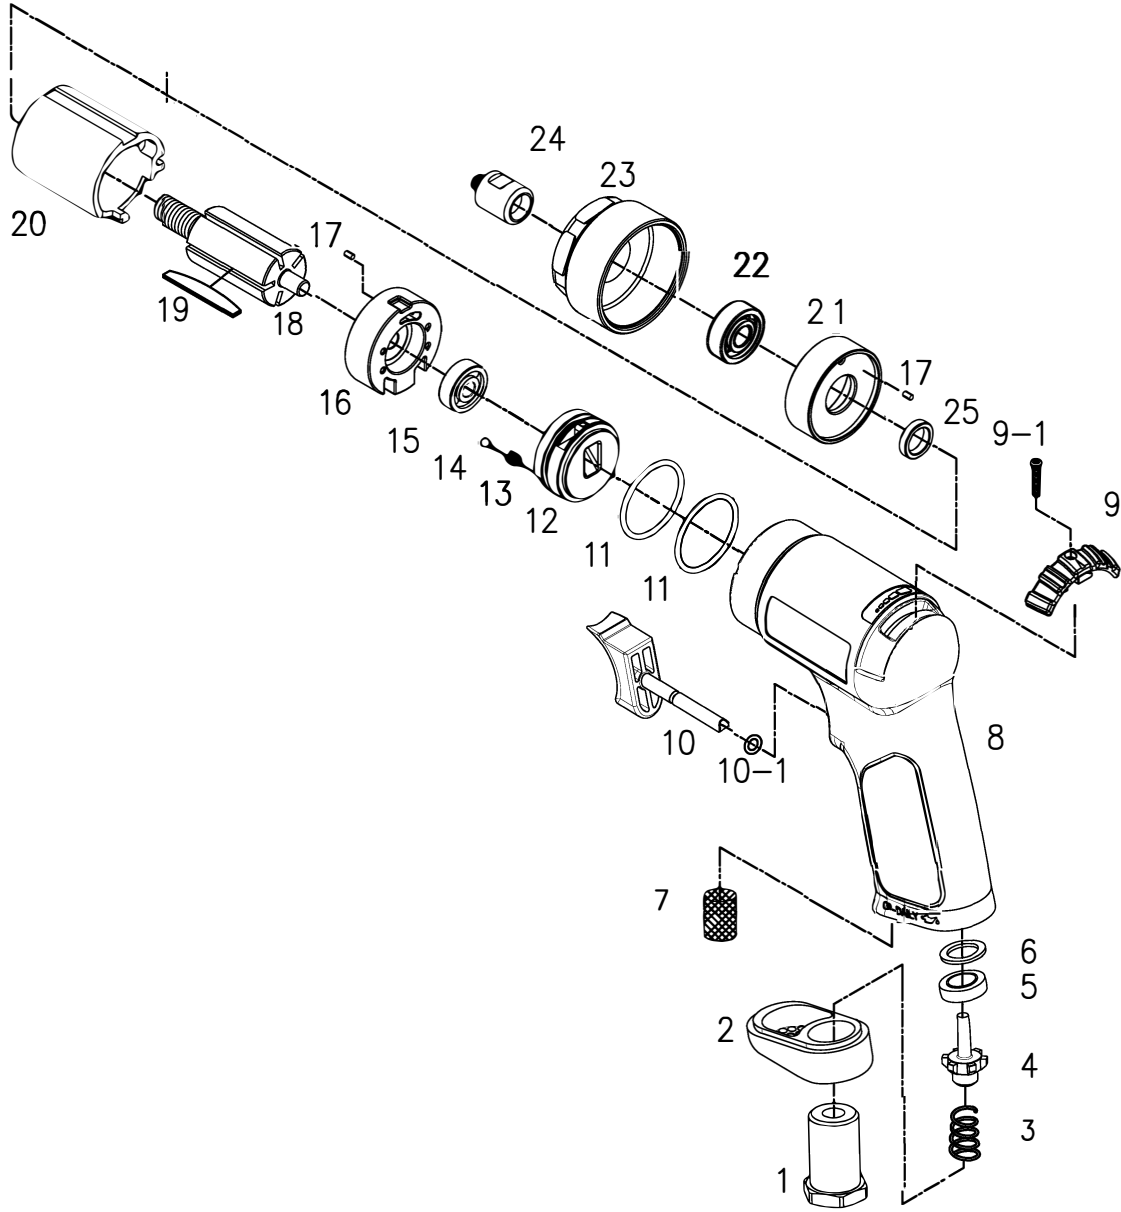

OS-6338S **GAV** HAVALI MİNİ ZIMPARA

FIG NO.	PART NO.	DESCRIPTION	PCS	FIG NO.	PART NO.	DESCRIPTION	PCS
1	389501	Inlet Bushing	1	21	633818DG	Front Plate	1
2	633802	Deflector	1	22	308019	Ball Bearing	1
3	389503	Valve Spring	1	23	633828s/o	Front Housing	1
4	328804	Valve	1	24	633839-S	spindle	1
5	328805	Valve Seat	1	25	308016	Anvil Bushing	1
6	328825S	Spacer	1	26	SPP14	SPANNER (NOT SHOWN)	1
7	389507	Silencer	1				
8	633808	Composite Housing	1				
9	633809	Reverse Valve Lever	1				
9-1	633809-1	Screw	1				
10	633810	Trigger	1				
10-1	633810-1	O-Ring	1				
11	633811	O-Ring	2				
12	633812N	Valve Body	1				
13	589044	Spring	1				
14	589045	Detent Ball	1				
15	B626ZZ	Ball Bearing (626ZZ)	1				
16	633813N	Rear Plate	1				
17	308013	Spring Pin	2				
18	633815G	Rotor	1				
19	633816	Rotor Blade	5				
20	633817N	Cylinder	1				